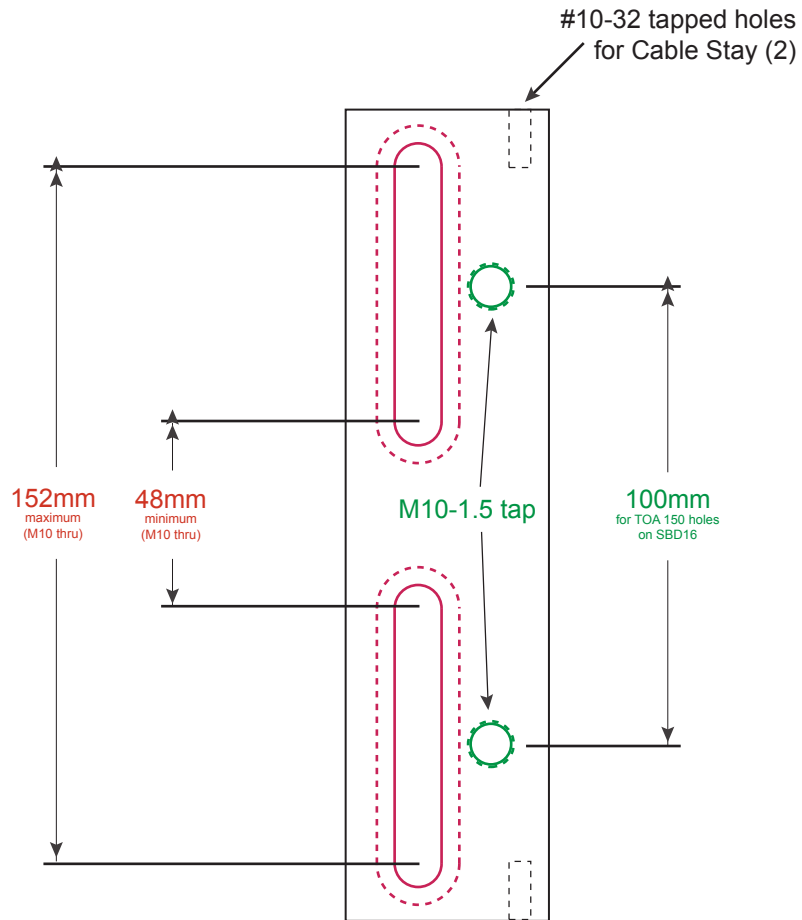

Riser Blocks - SBDTB and SBDAPB

Takahashi Riser Block (SBDTB)
for large Takahashi scopes like Mewlon, BRC and FRC. Attaches to SBD16 at TOA 150 holes. Slots accommodate from 48mm to 152mm wide spacings.

Astro-Physics Riser Block (SBDAPB)
for "floating rings,"
guidescope attachment and mounting SBD16 on top of rings.