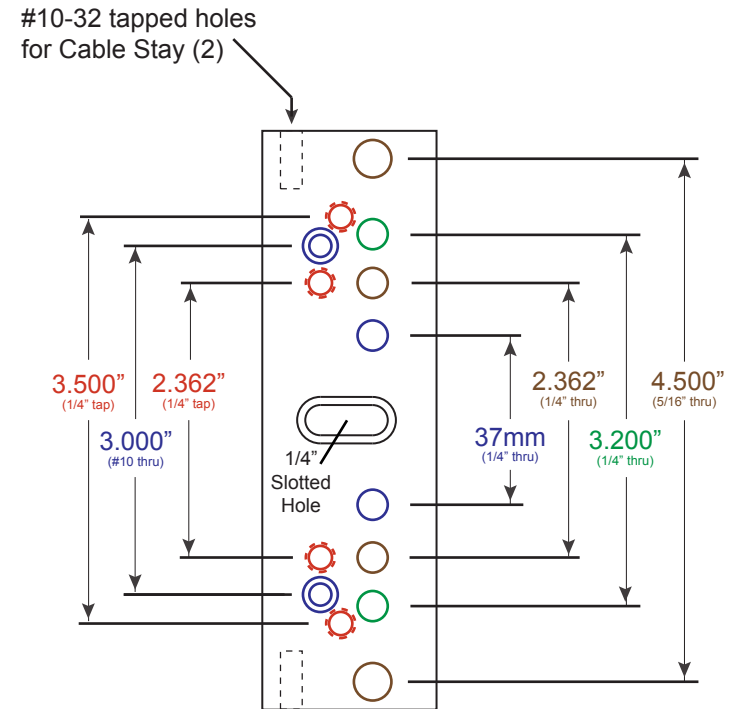

Riser Blocks - SBDTB and SBDAPB

Takahashi Riser Block (SBDTB)
for large Takahashi scopes like Mewlon, BRC and FRC. Attaches to SBD16 at TOA 150 holes. Slots accommodate from 48mm to 152mm wide spacings.

Astro-Physics Riser Block (SBDAPB)
for "floating rings,"
guidescope attachment and mounting SBD16 on top of rings.