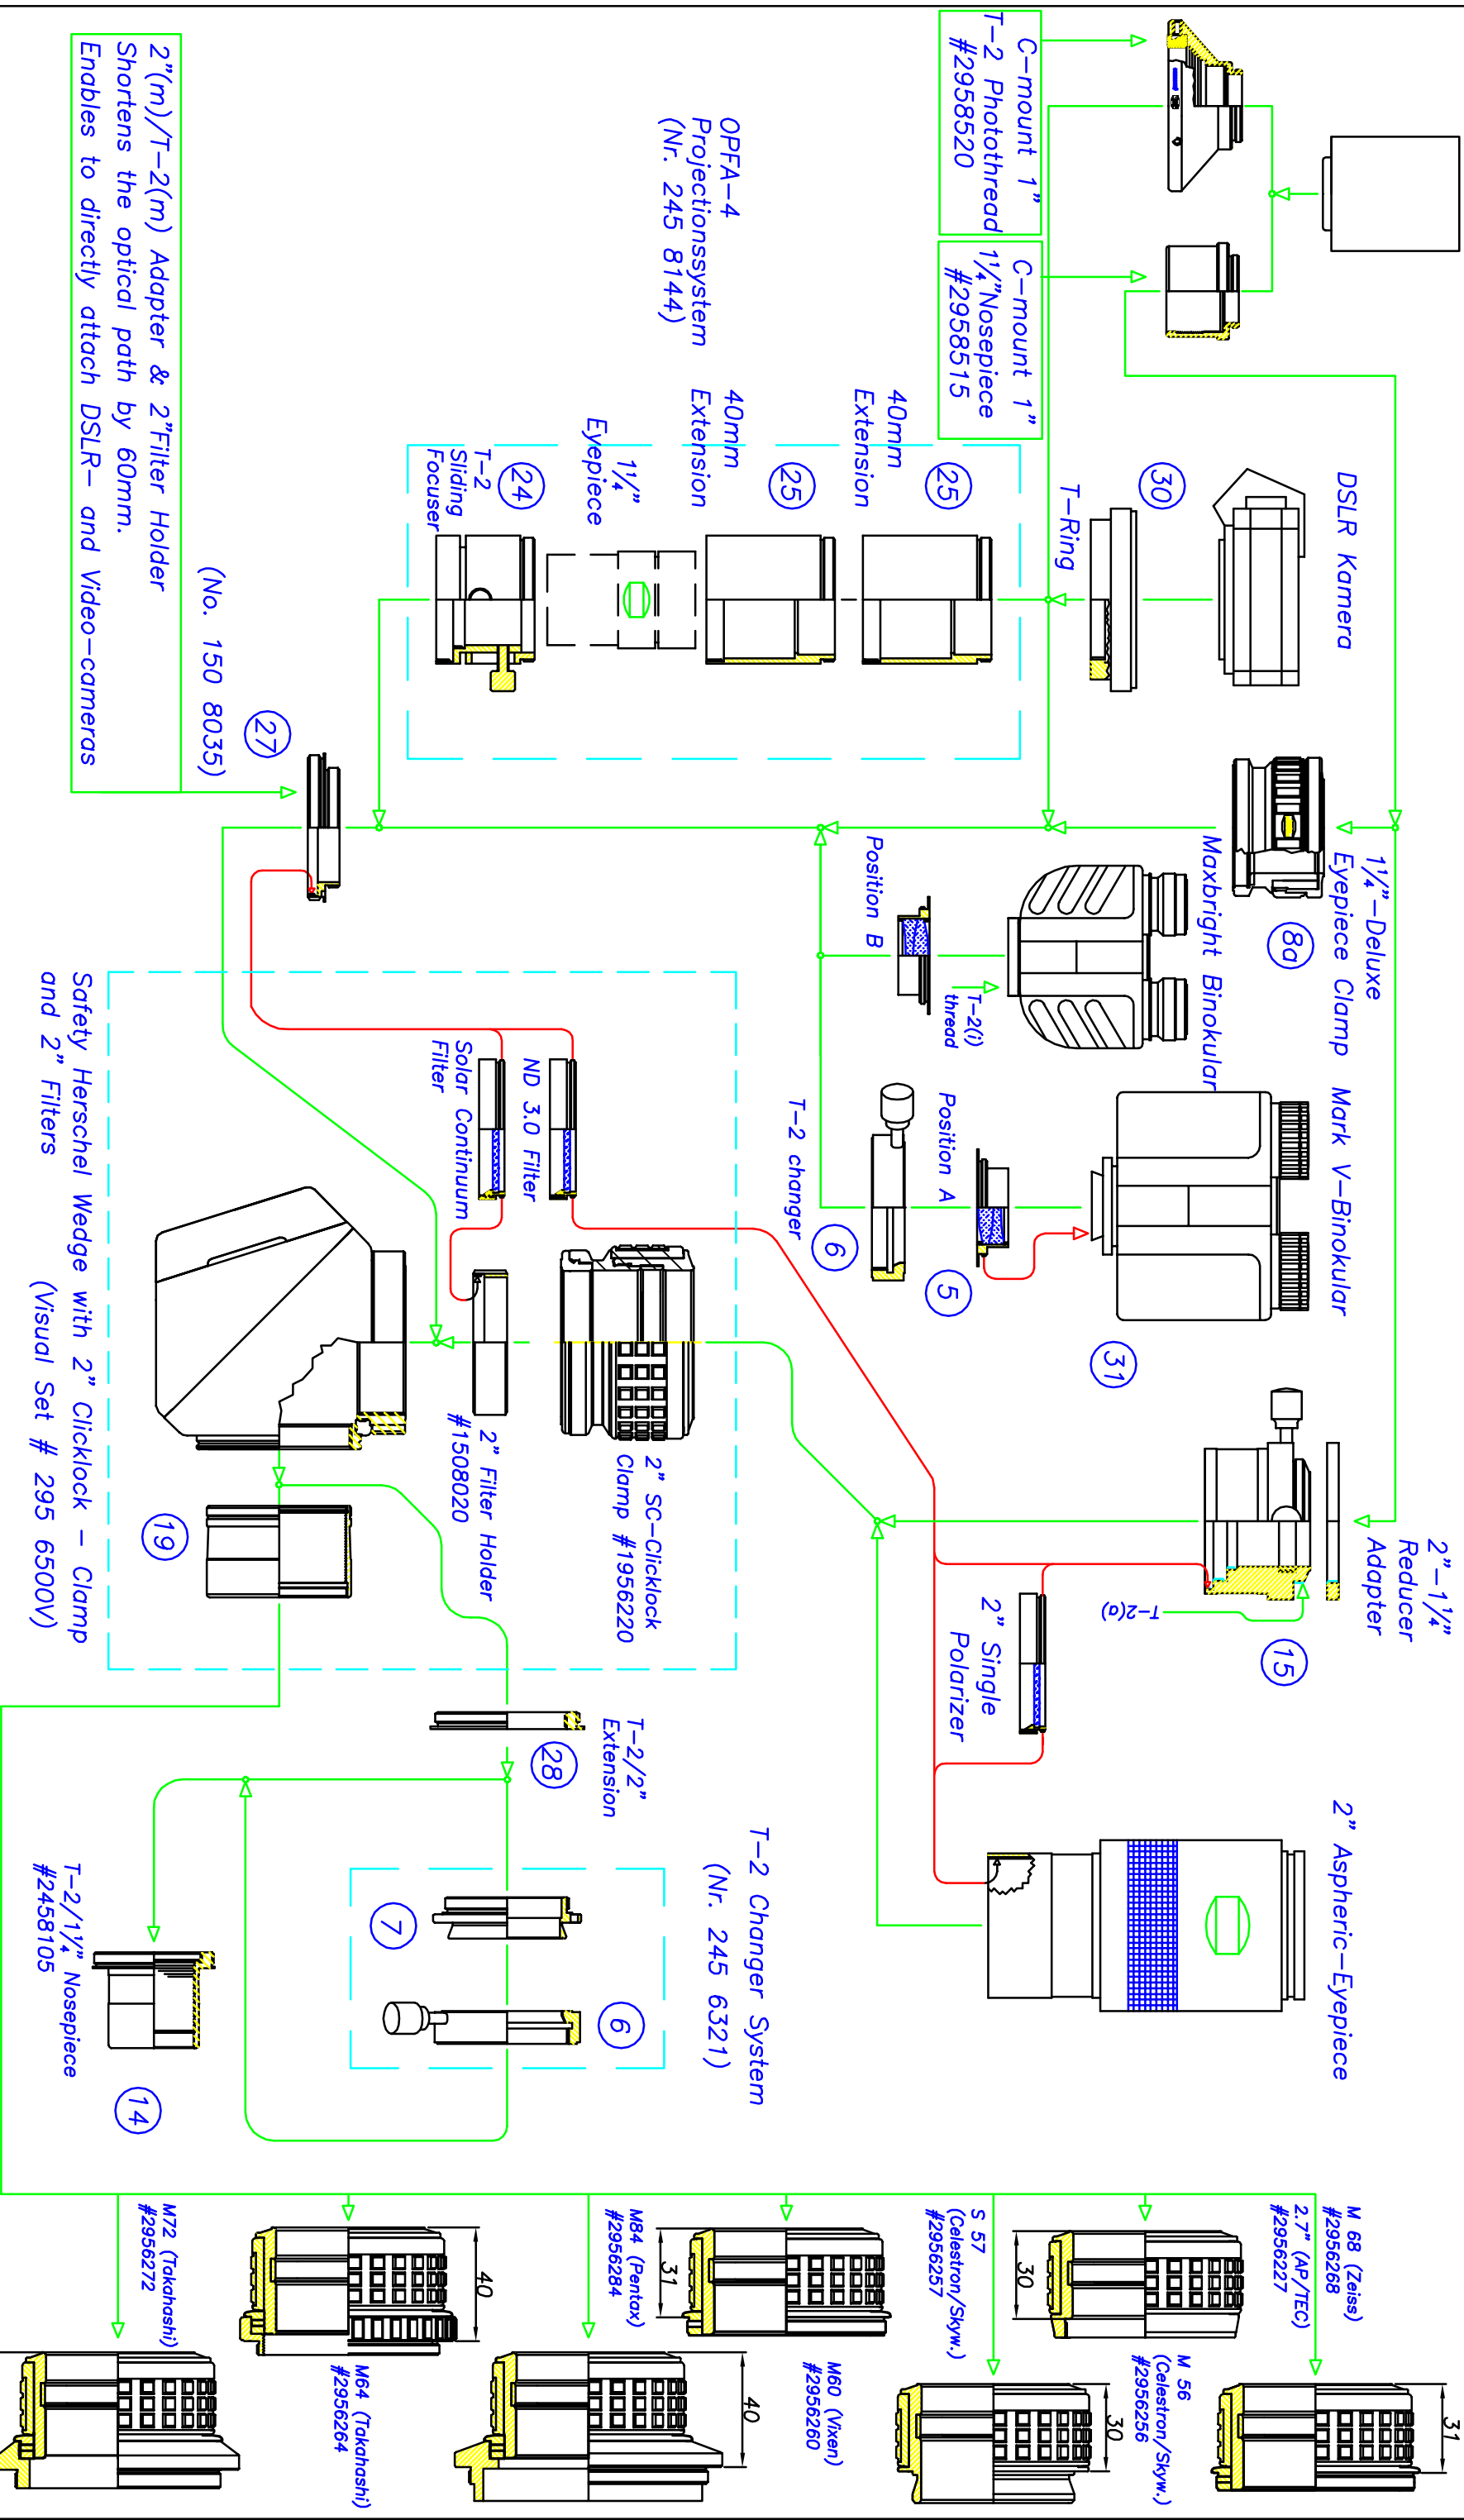

2" Cool Ceramic Safety Herschel Wedge with ASTRO T-2 System®

2" Clicklock Clamps

2"(m)/T-2(m) Adapter & 2"Filter Holder
Shortens the optical path by 60mm.
Enables to directly attach DSLR- and Video-cameras

Safety Herschel Wedge with 2" Clicklock - Clamp
and 2" Filters

OPFA-4
Projectionssystem
(Nr. 245 8144)

(No. 150 8035)

T-2 Changer System
(Nr. 245 6321)