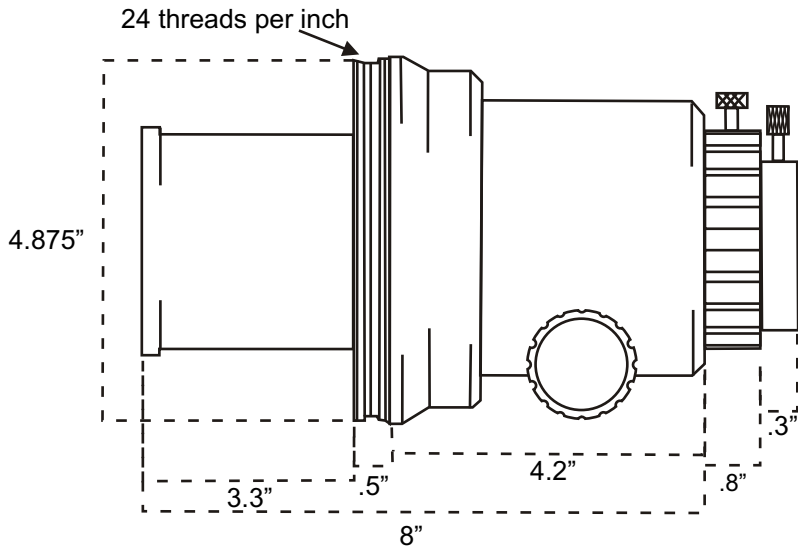

2.7" Focuser Dimensions

Part # 27FOC3E

June 2, 2005