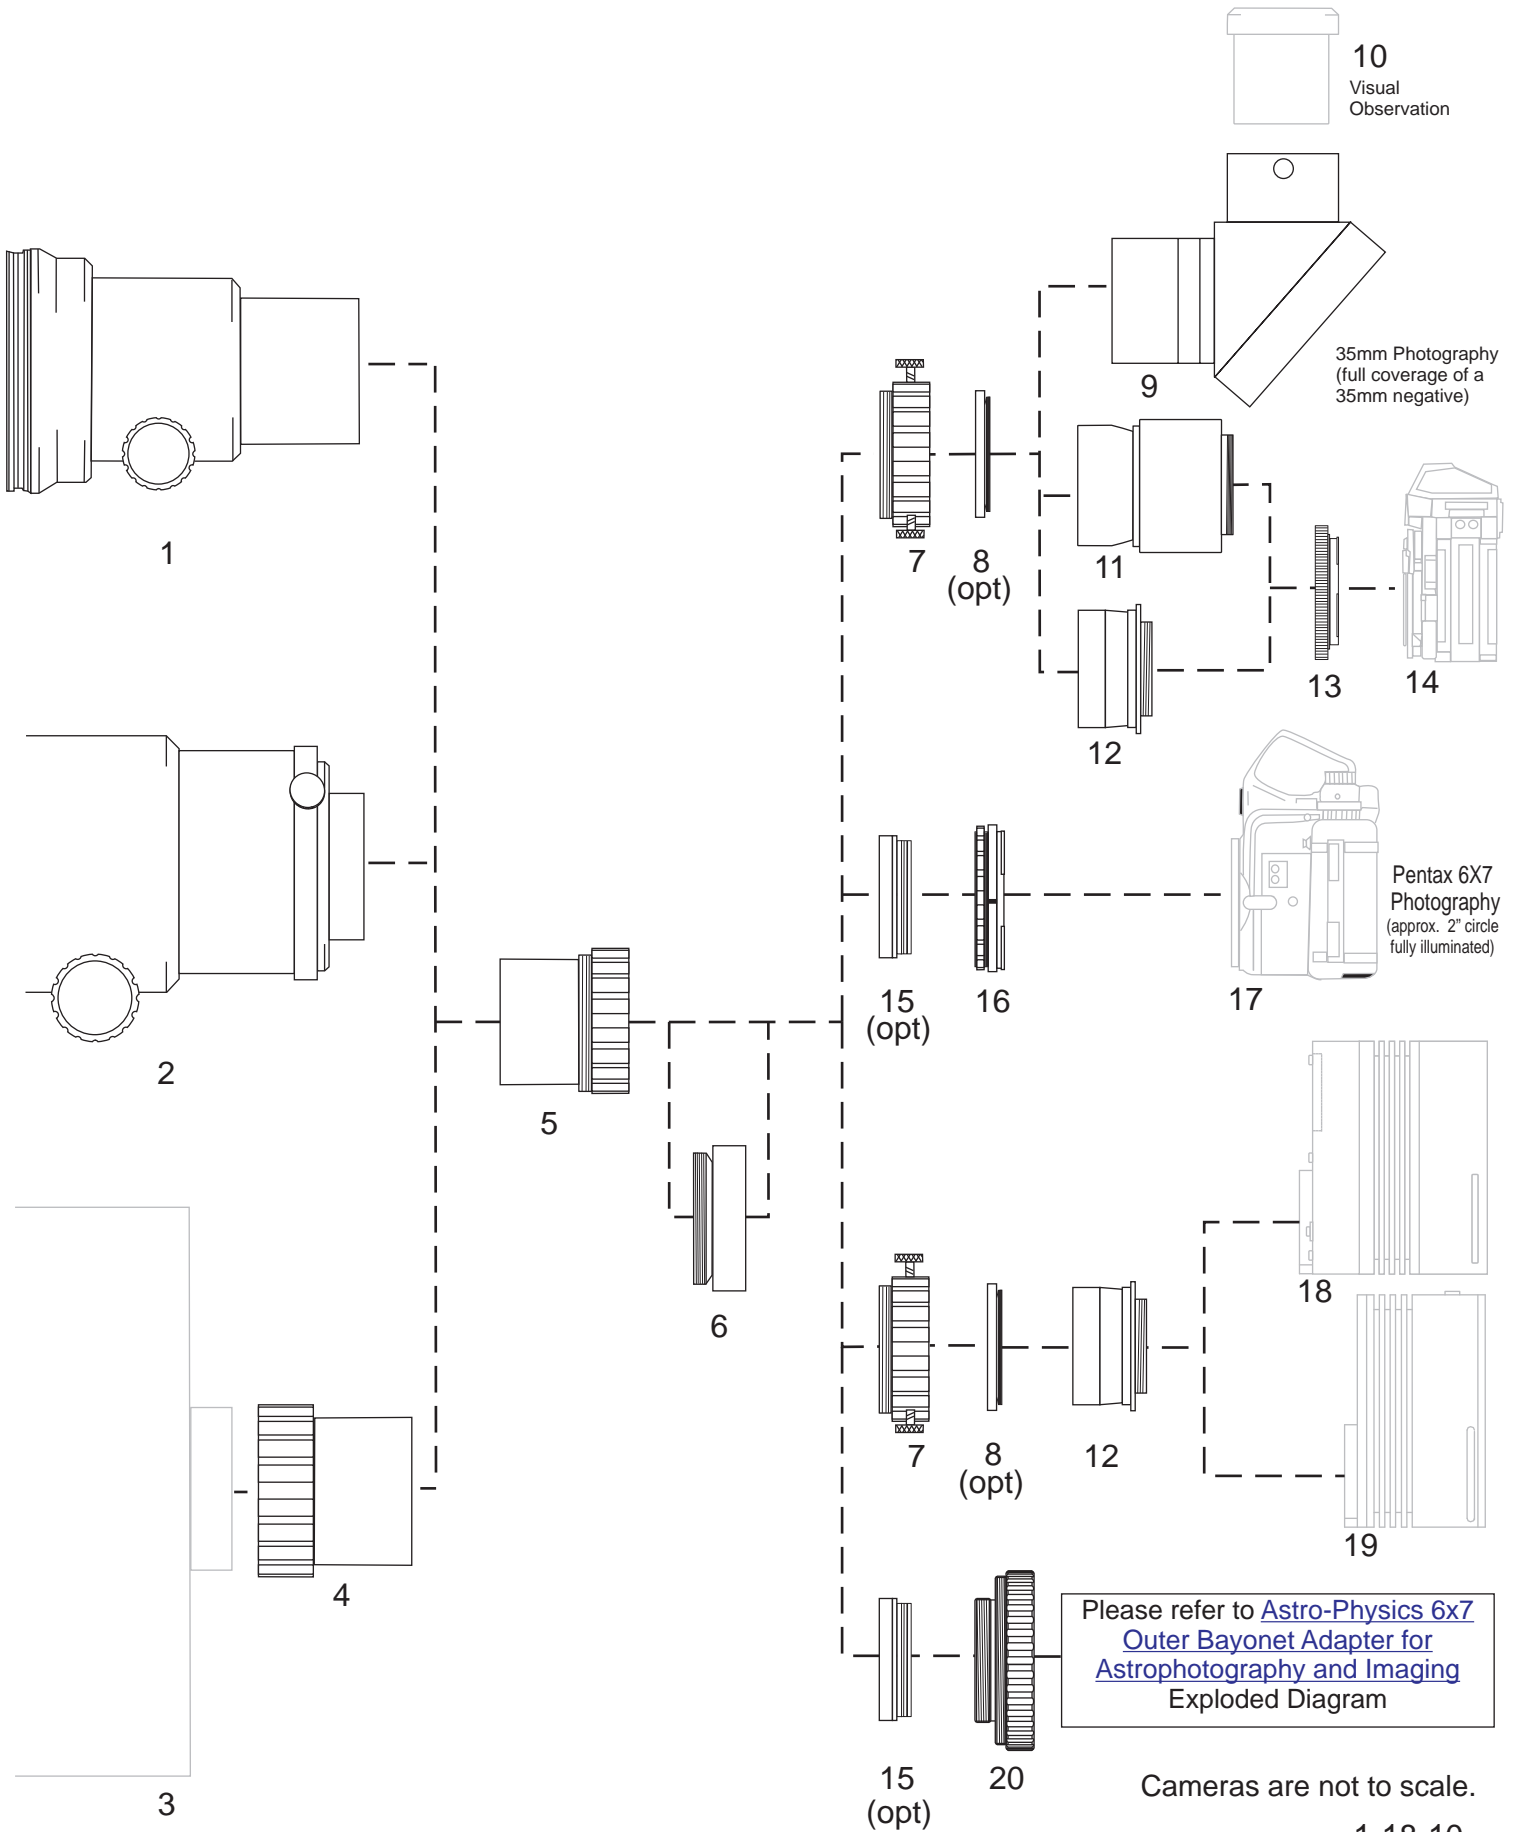

ASTRO-PHYSICS PHOTO-VISUAL TELECOMPRESSOR (.75x)

10
Visual
Observation

35mm Photography
(full coverage of a
35mm negative)

Pentax 6X7
Photography
(approx. 2" circle
fully illuminated)

Please refer to [Astro-Physics 6x7
Outer Bayonet Adapter for
Astrophotography and Imaging
Exploded Diagram](#)

Cameras are not to scale.