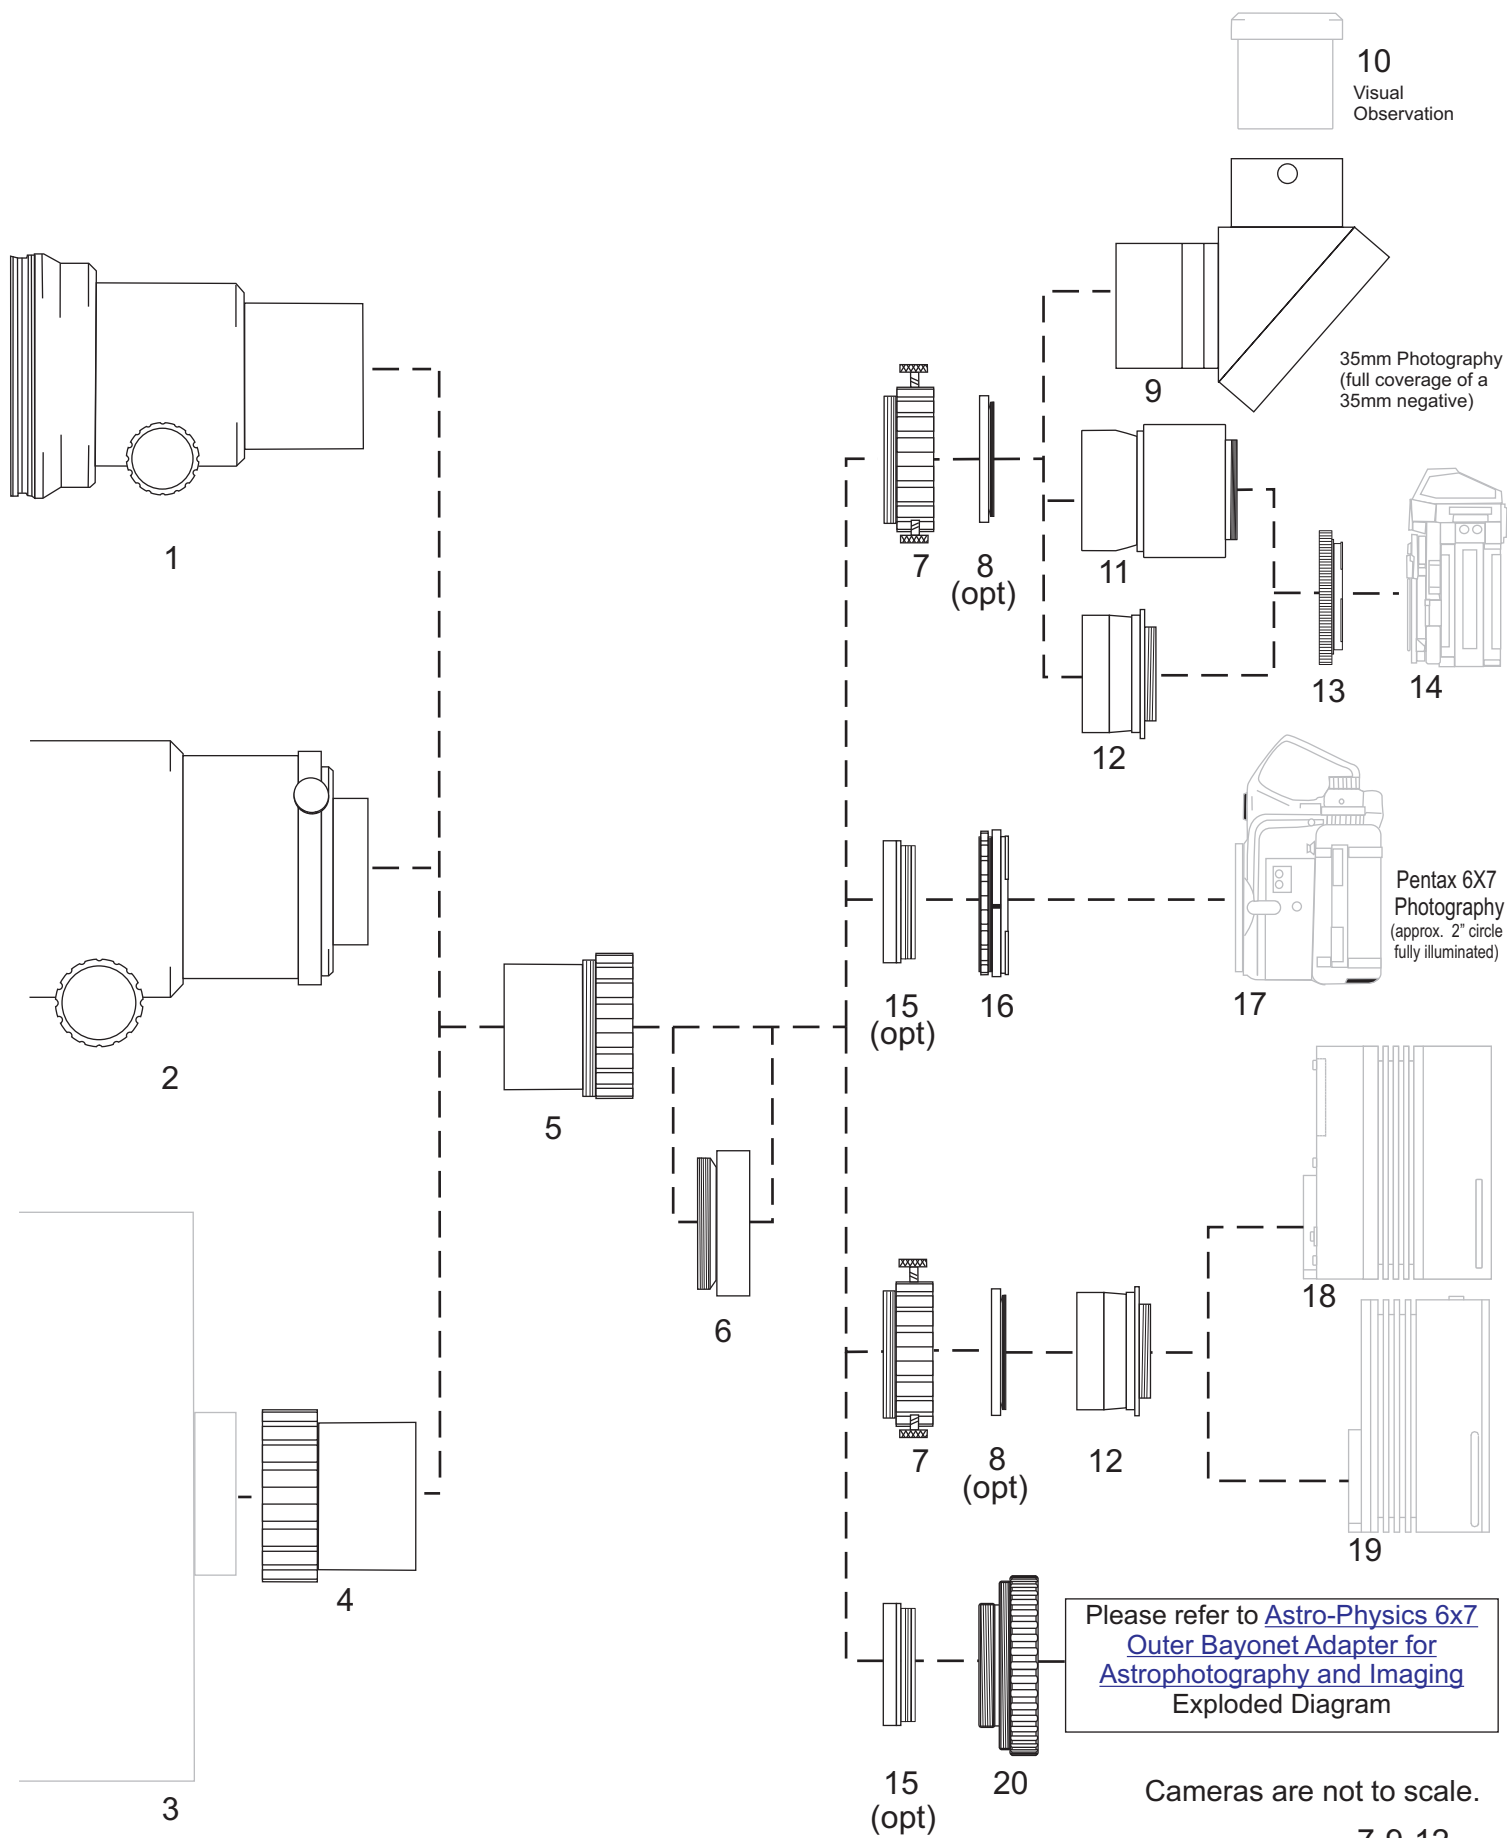

ASTRO-PHYSICS PHOTO-VISUAL TELECOMPRESSOR (.75x)

ASTRO-PHYSICS PHOTO-VISUAL TELECOMPRESSOR (.75x)

1. 2.7" Focuser or adapter with 2.7" Astro-Physics thread
(Supplied with AP refractors, including the Traveler and some Ritchey-Chretien)
2. 4" Focuser with 4" to 2.7" adapter
(Supplied with AP refractors, including some Ritchey-Chretien)
3. 10", 12" or 14" Meade Schmidt-Cassegrain Telescope with 3.25" visual back.
4. 2.7" Adapter Threads onto 3.25" back of 10"/12"/14" Meade SCTs (ADASCTLM27)
5. Photo-Visual Telecompressor (0.75x) (27TVPH)
Threaded for optional 58mm filters
6. Thread-on Extensions for 2.7" Focuser. Available in various lengths: 2.5" (A1008-A); 1.75" (A3502); 1.25" (A3504-A); 0.90" (A3506); 0.75" (A3503); 0.60" (A3505).
Note: Use of different extensions will result in different field compressions at the focal plane. Please refer to the "Astro-Physics Photo-Visual Telecompressor (27TVPH) and CCD Telecompressor (CCDT67) Spacing, Compression Calculation and Coverage" document on our Technical Support page for more information.
7. 2" Adapter with three large thumbscrews and brass locking ring (ADA2003)
Supplied with AP refractors
8. 2" Filter for 48mm thread (optional)
9. 2" MaxBright Diagonal (PMDMAX). Threaded for optional 48mm filters
10. Wide Field Eyepiece
Note: Some eyepieces may not come to focus
11. Prime Focus Camera Adapter (PFCT)
Threaded for optional 48mm filters. Please Specify t-ring when ordering.
12. 2"/T-2 Tapered Nosepiece (AP16T)
13. 35mm Camera T-ring, purchased with PFCT or separately.
14. SLR Camera Body - 35mm or Digital
15. Gel Filter for 2.7" Field Flattener (27GEL1) (optional)
CANNOT be used in direct connection to the 27TVPH or without an extension 1.25" or longer.
16. 6X7 Pentax Camera Adapter for Use with Telecompressor (ADA67P). Adapter without optics, not the same as Pentax camera adapter with field flattener (67PF462, 67PF56, 67PF58, 67PF69, 67PF7)
17. Pentax 6X7 Camera Body
18. CCD camera with T-thread mount (i.e. SBIG ST Series) with Color Filter Wheel
19. CCD camera with T-thread mount (i.e. SBIG ST Series) without Color Filter Wheel
20. 6x7 Outer Bayonet Adapter for Astro-Physics 2.7" Thread (ADA2767).